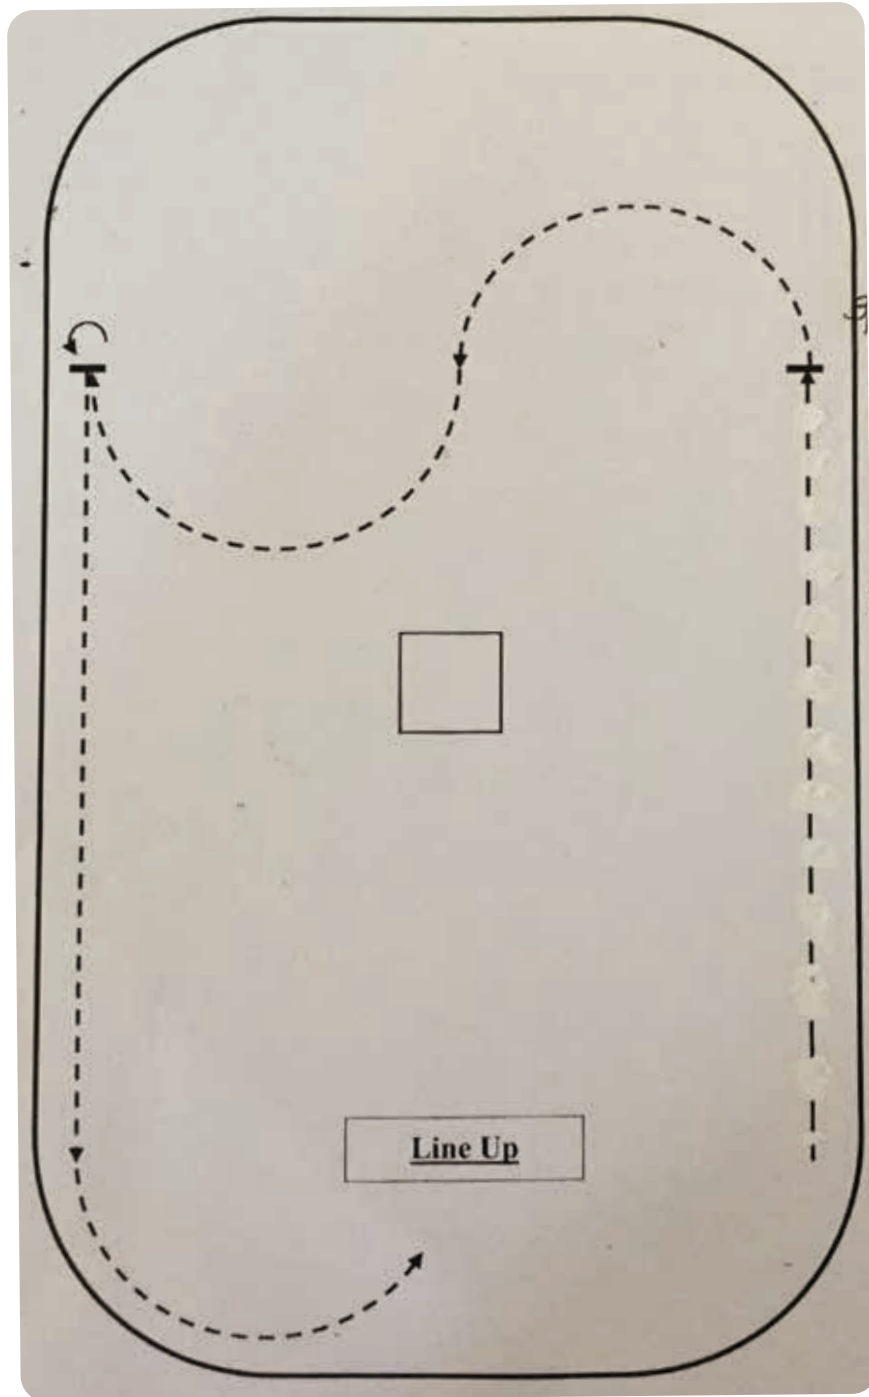

IASPHA Summer Horse Show

Class101: Academy Walk/Trot Pattern

1. On the rail to your right trot the straightaway on the correct diagonal to the 3/4 point. Halt.

2. Perform a two loop serpentine across the end of the ring at a trot, beginning on the right diagonal. Halt.

3. Reverse. Trot back to the line-up on the right diagonal as shown.