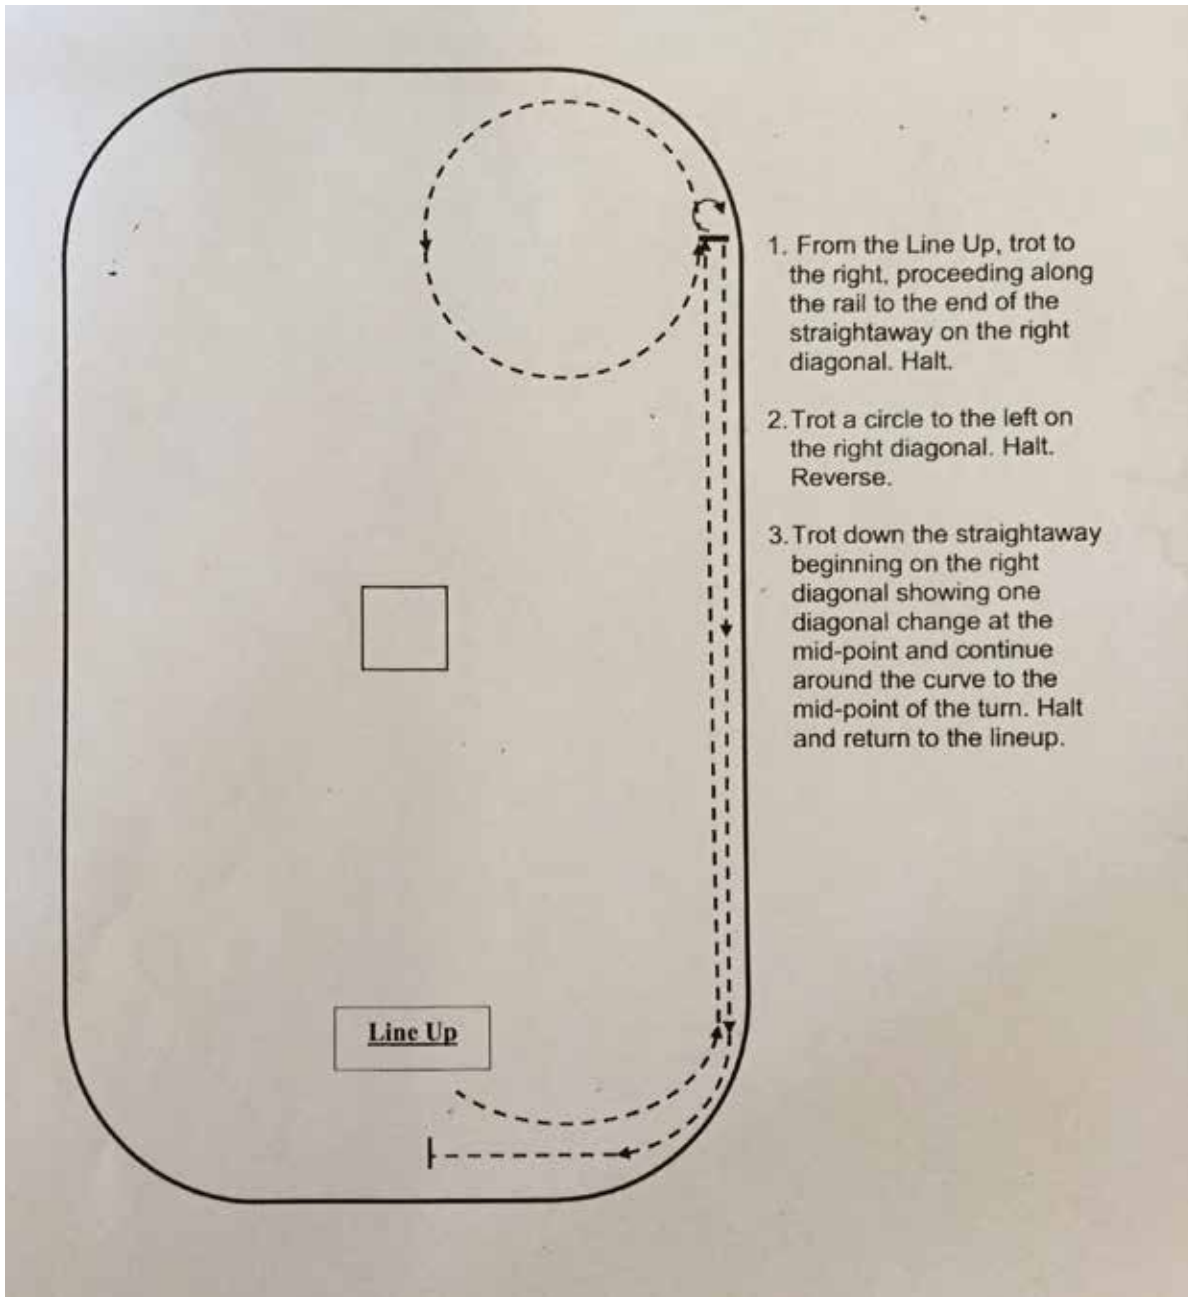

IASPFA Spring Horse Show

Class 101: Walk/Trot Pattern Class

1. From the lineup, trot to the right, proceeding along the rail to the end of the straightaway on the right diagonal. Halt.

2. Trot a circle to the left on the right diagonal. Halt. Reverse.

3. Trot down the straightaway beginning on the right diagonal showing one diagonal change at the mid-point and continue around the curve to the mid-point for the turn. Halt. Return to the lineup.