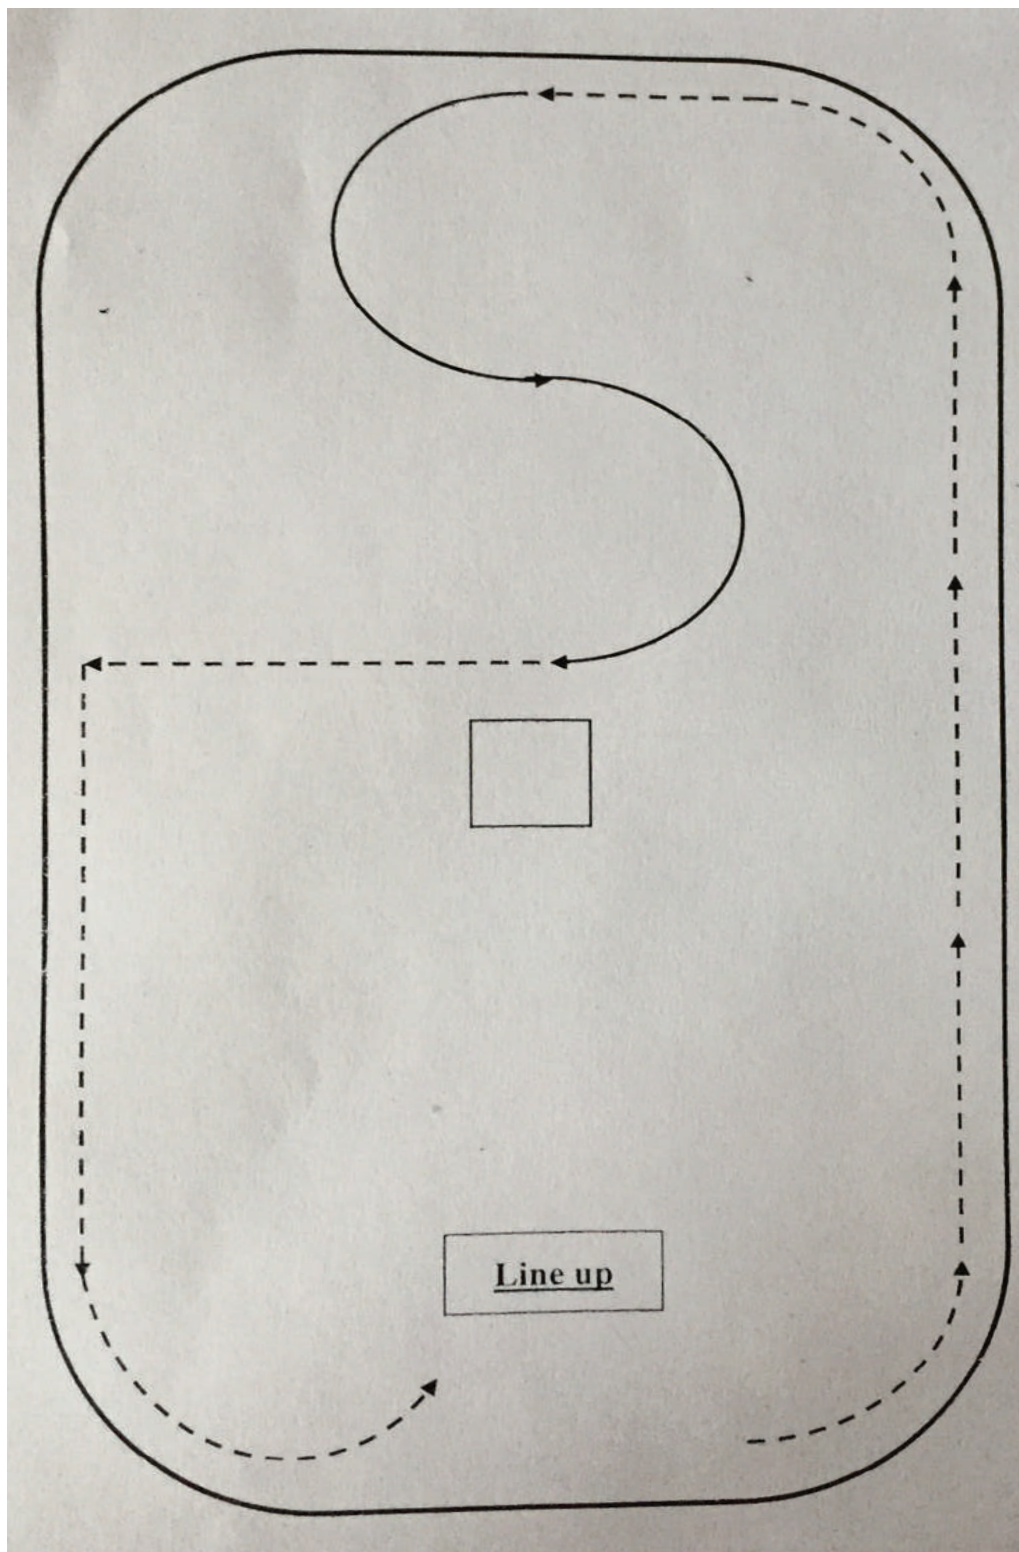

## Class 50: Walk/Trot/Canter Academy Pattern Class

Using the rail to your right, trot to the mid-point of the far turn showing two changes of diagonal, beginning on the right diagonal.

Halt.

Canter a two loop serpentine down the center line, starting with the left lead.

Halt.

Trot to the rail on the left diagonal.

Halt.

Pivot left. Trot down the rail on the right diagonal and return to the line up at a show trot.