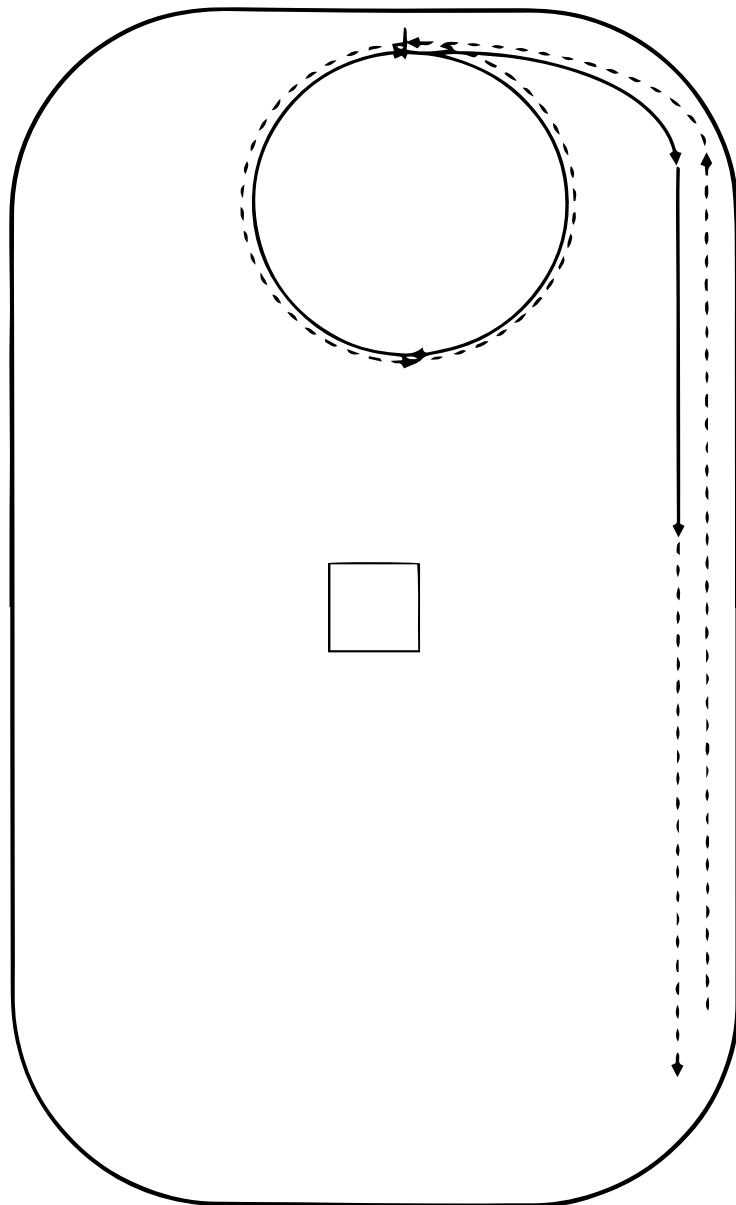

IASPHA SUMMER HORSE SHOW

CLASS: 51 ACADEMY WTC PATTERN

1. ON THE RAIL TO YOUR RIGHT, TROT ON YOUR RIGHT DIAGONAL TO THE CENTER OF THE FAR END OF THE RING AND CONTINUE TO TROT A CIRCLE. HALT.

2. REVERSE. CANTER A CIRCLE ON YOUR RIGHT LEAD AND CONTINUE TO CANTER TO THE HALF WAY POINT OF THE RAIL.

3. SHOW A TRANSITION TO A TROT ON THE LEFT DIAGONAL AND EXIT THE RING.