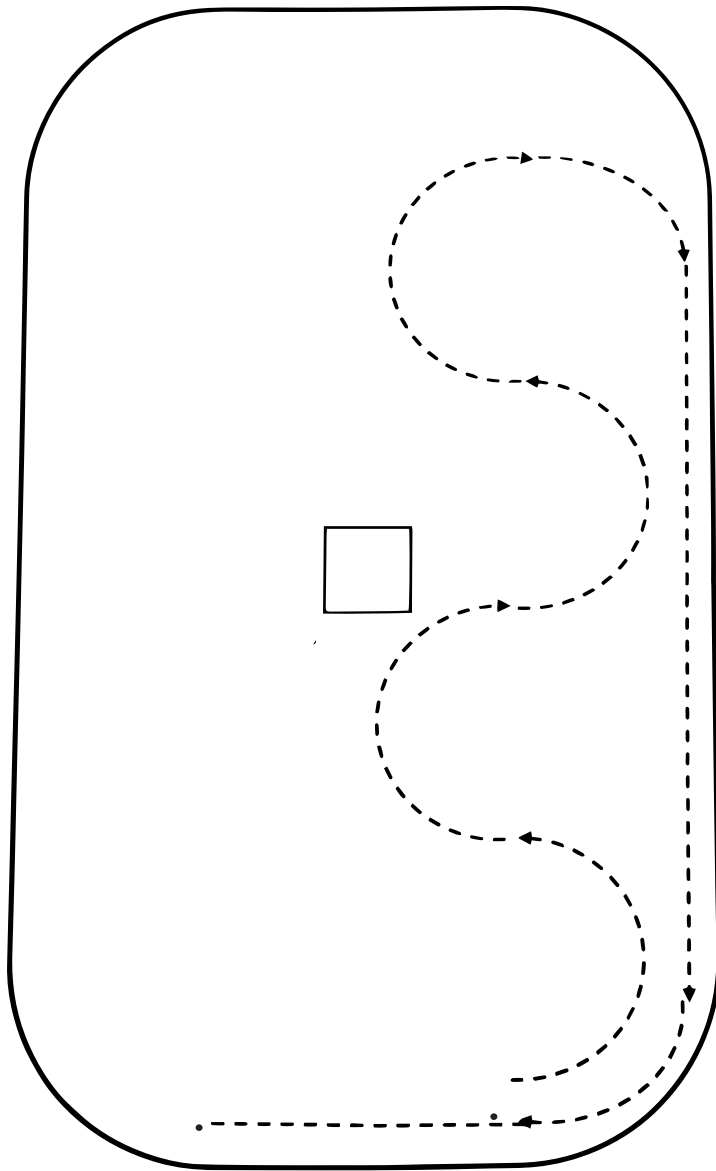

## CLASS: 101 ACADEMY WT PATTERN

1. TROT A SERPENTINE CONSISTING OF FOUR HALF CIRCLES TO THE FAR END OF THE ARENA.

2. CONTINUE TO TROT DOWN THE RAIL AND RETURN TO THE LINE UP ON THE LEFT DIAGONAL.